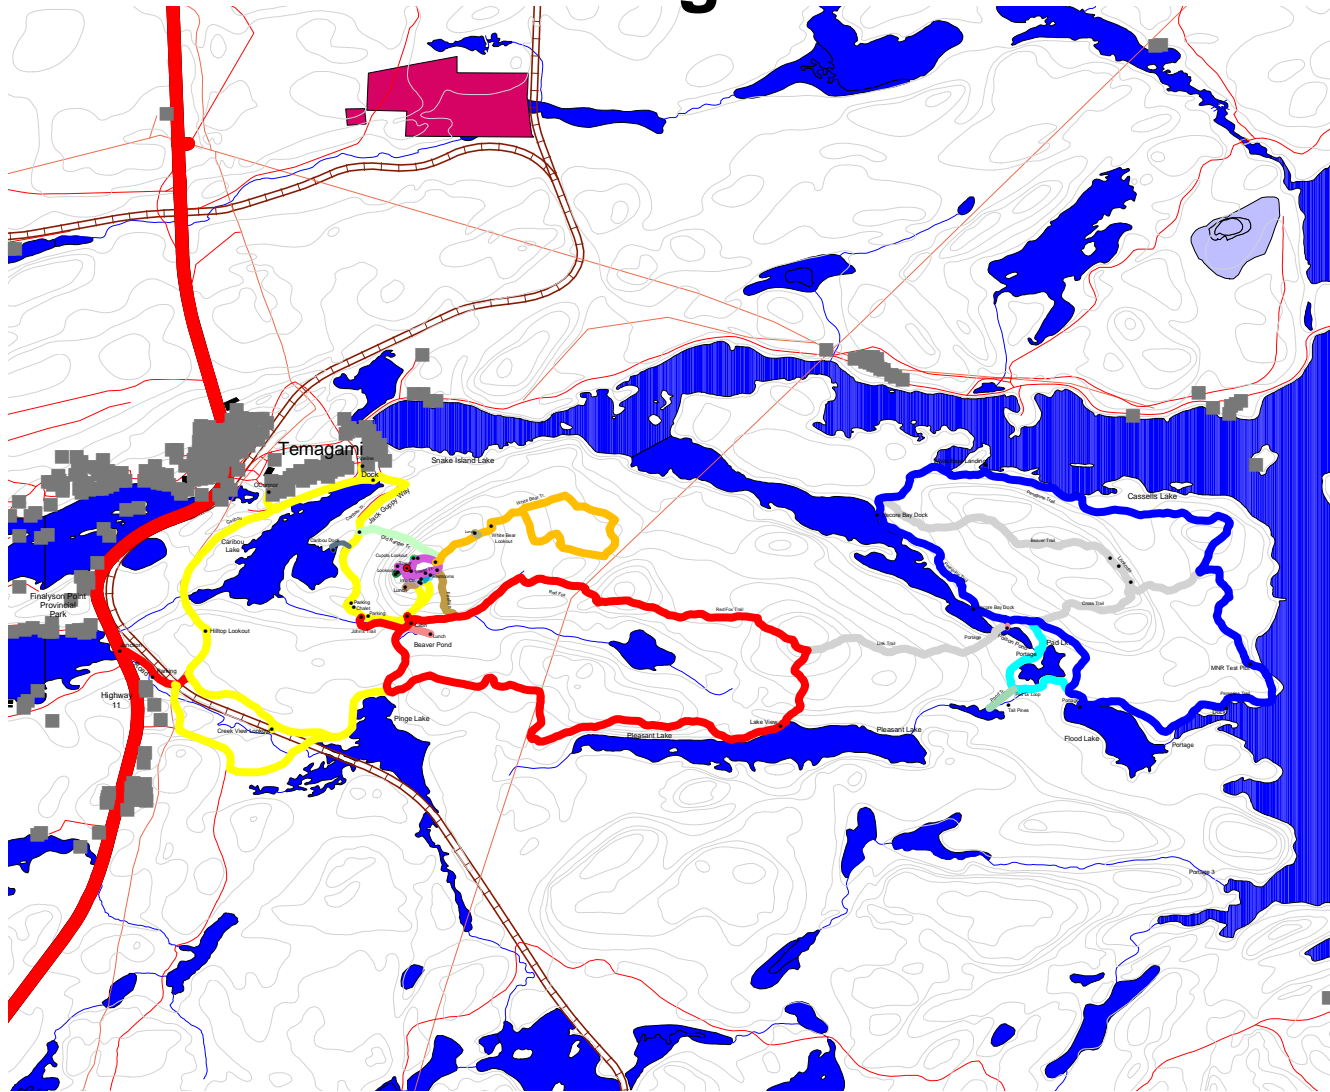

White Bear Forest Trails Temagami

Copyright December 2009

www.nastawgantrails.org