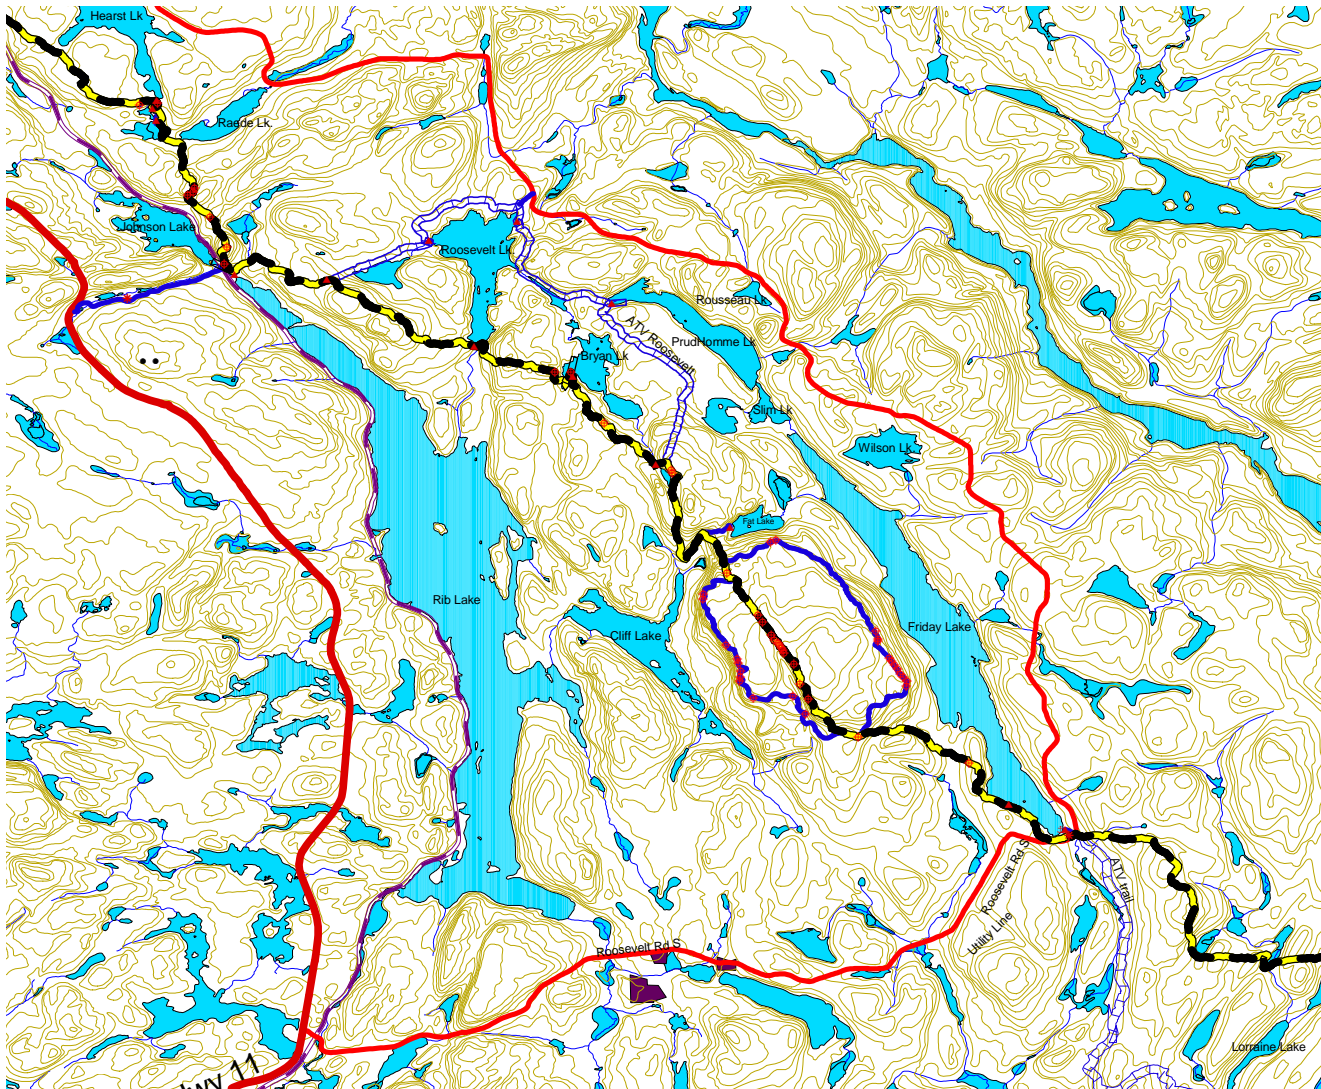

Ottawa Temiskaming Highland Trail

Johnson Lake Access to Roosevelt South

- Campsites
- Viewpoints
- Ruins
- Parking
- Landings
- Junctions
- OTHT Main track
- OTHT Secondary Trks
- Highways
- Hwy 567 Access
- Bush Roads
- Atv Roosevelt
- Atv Loop Trail
- Towers
- Railroads
- Contour Lines
- Pits and Quarries
- Rivers and Creeks
- Wetlands
- Lakes and Ponds