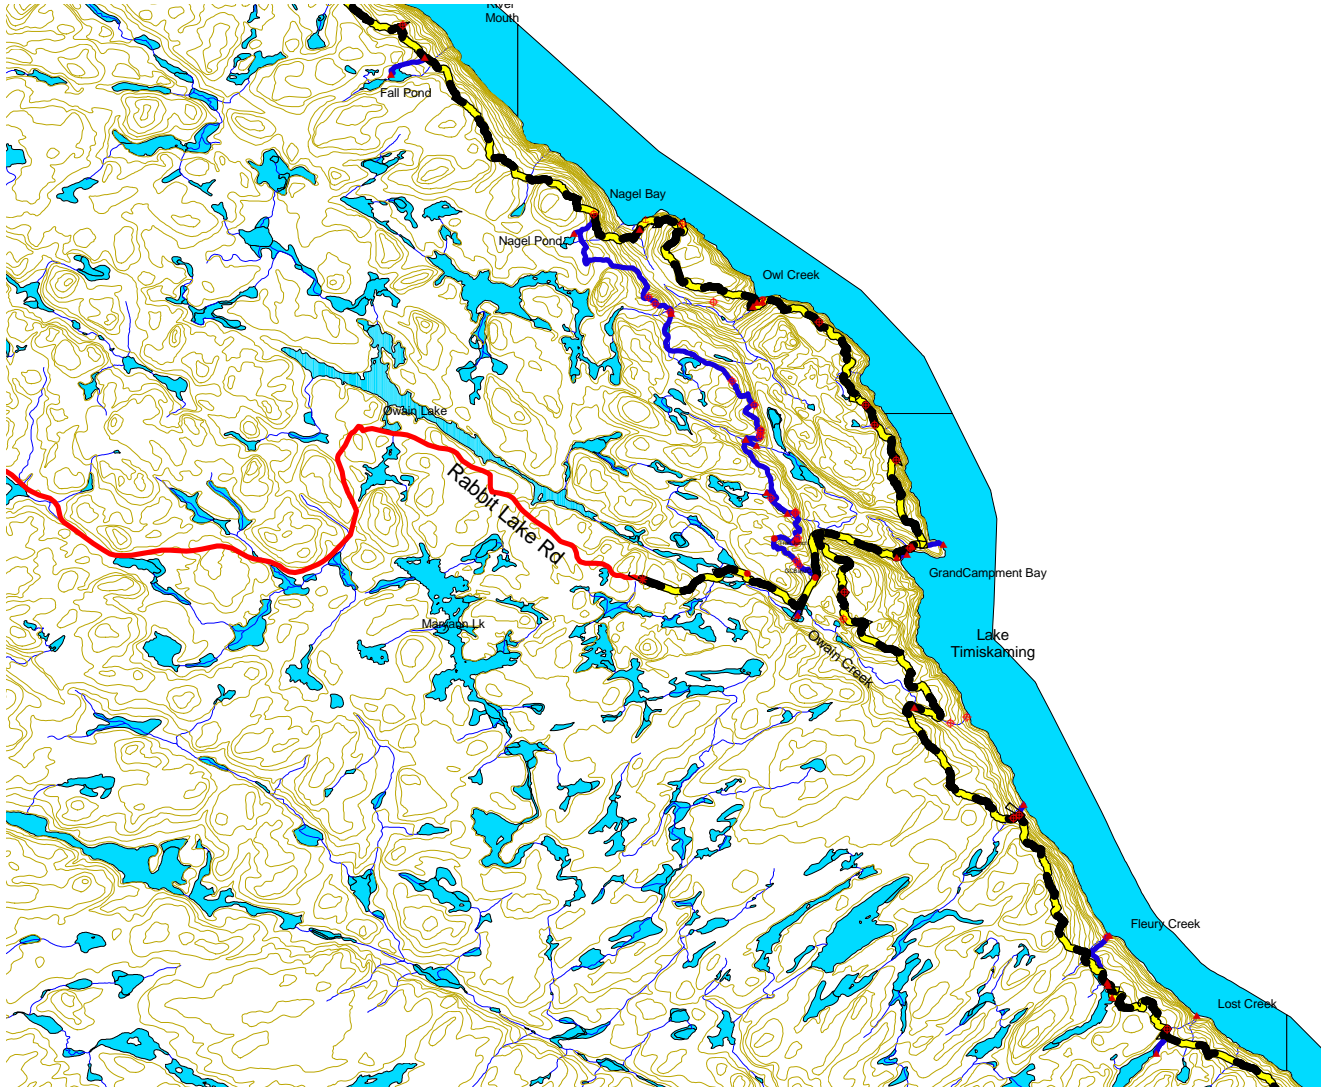

Ottawa Temiskaming Highland Trail

Nagel Bay - GrandCampment - Fleury Creek

- Campsites
- Viewpoints
- Ruins
- Parking
- Landings
- Junctions
- OTHT Main track
- OTHT Secondary Trks
- Highways
- Hwy 567 Access
- Bush Roads
- Atv Roosevelt
- Atv Loop Trail
- Towers
- Railroads
- Contour Lines
- Pits and Quarries
- Rivers and Creeks
- Wetlands
- Lakes and Ponds