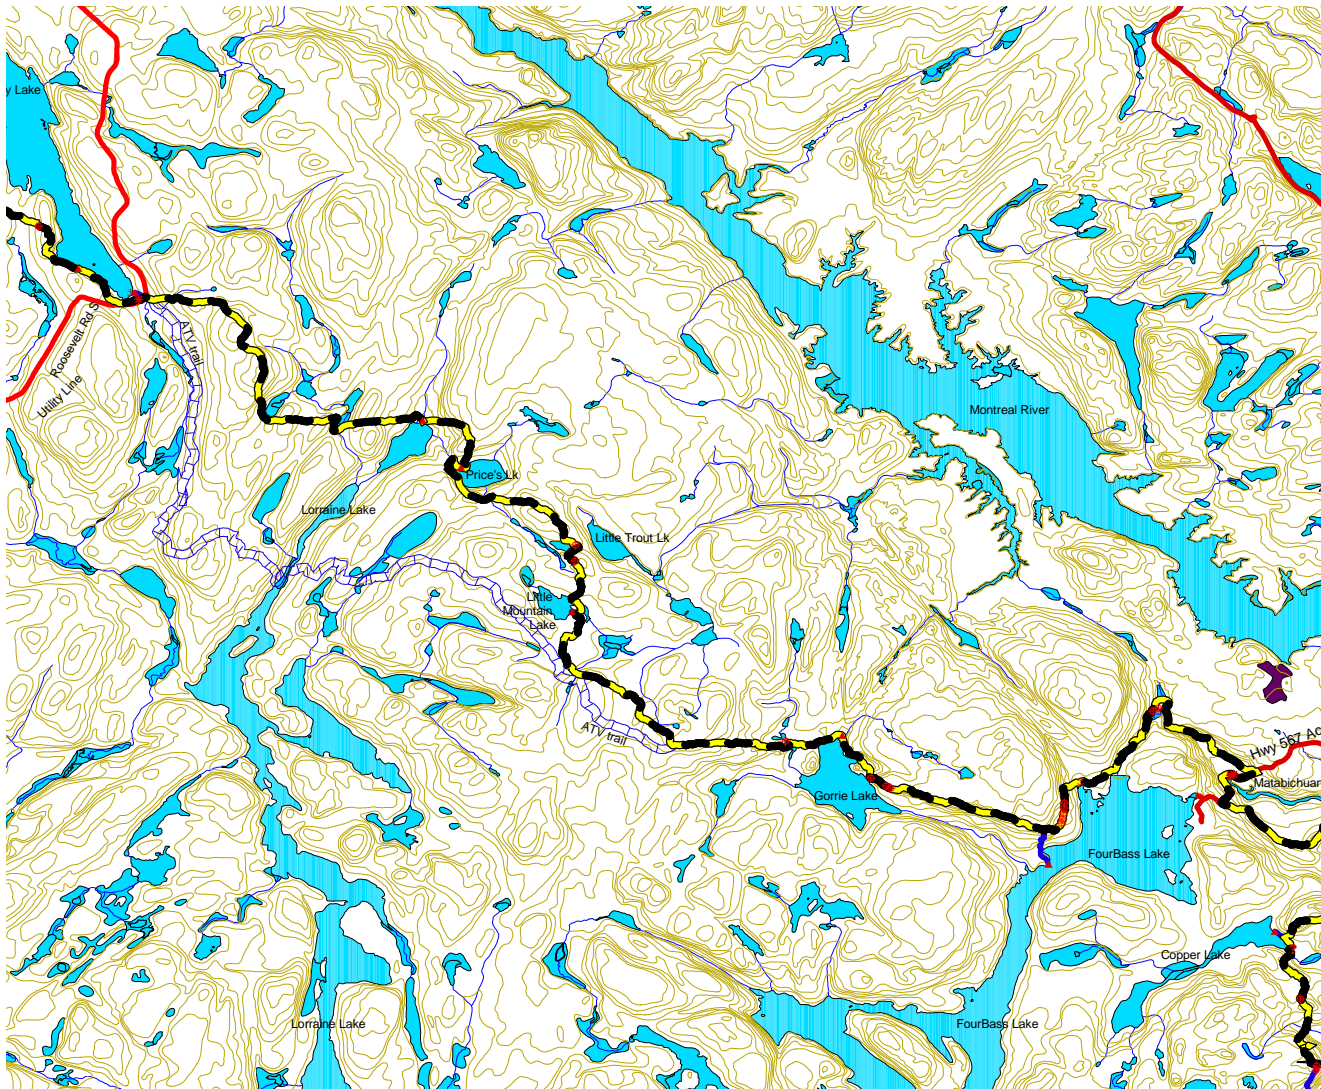

Ottawa Temiskaming Highland Trail

Roosevelt South to Matabichuan River

- Campsites
- Viewpoints
- Ruins
- Parking
- Landings
- Junctions
- OTHT Main track
- OTHT Secondary Trks
- Highways
- Hwy 567 Access
- Bush Roads
- Atv Roosevelt
- Atv Loop Trail
- Towers
- Railroads
- Contour Lines
- Pits and Quarries
- Rivers and Creeks
- Wetlands
- Lakes and Ponds